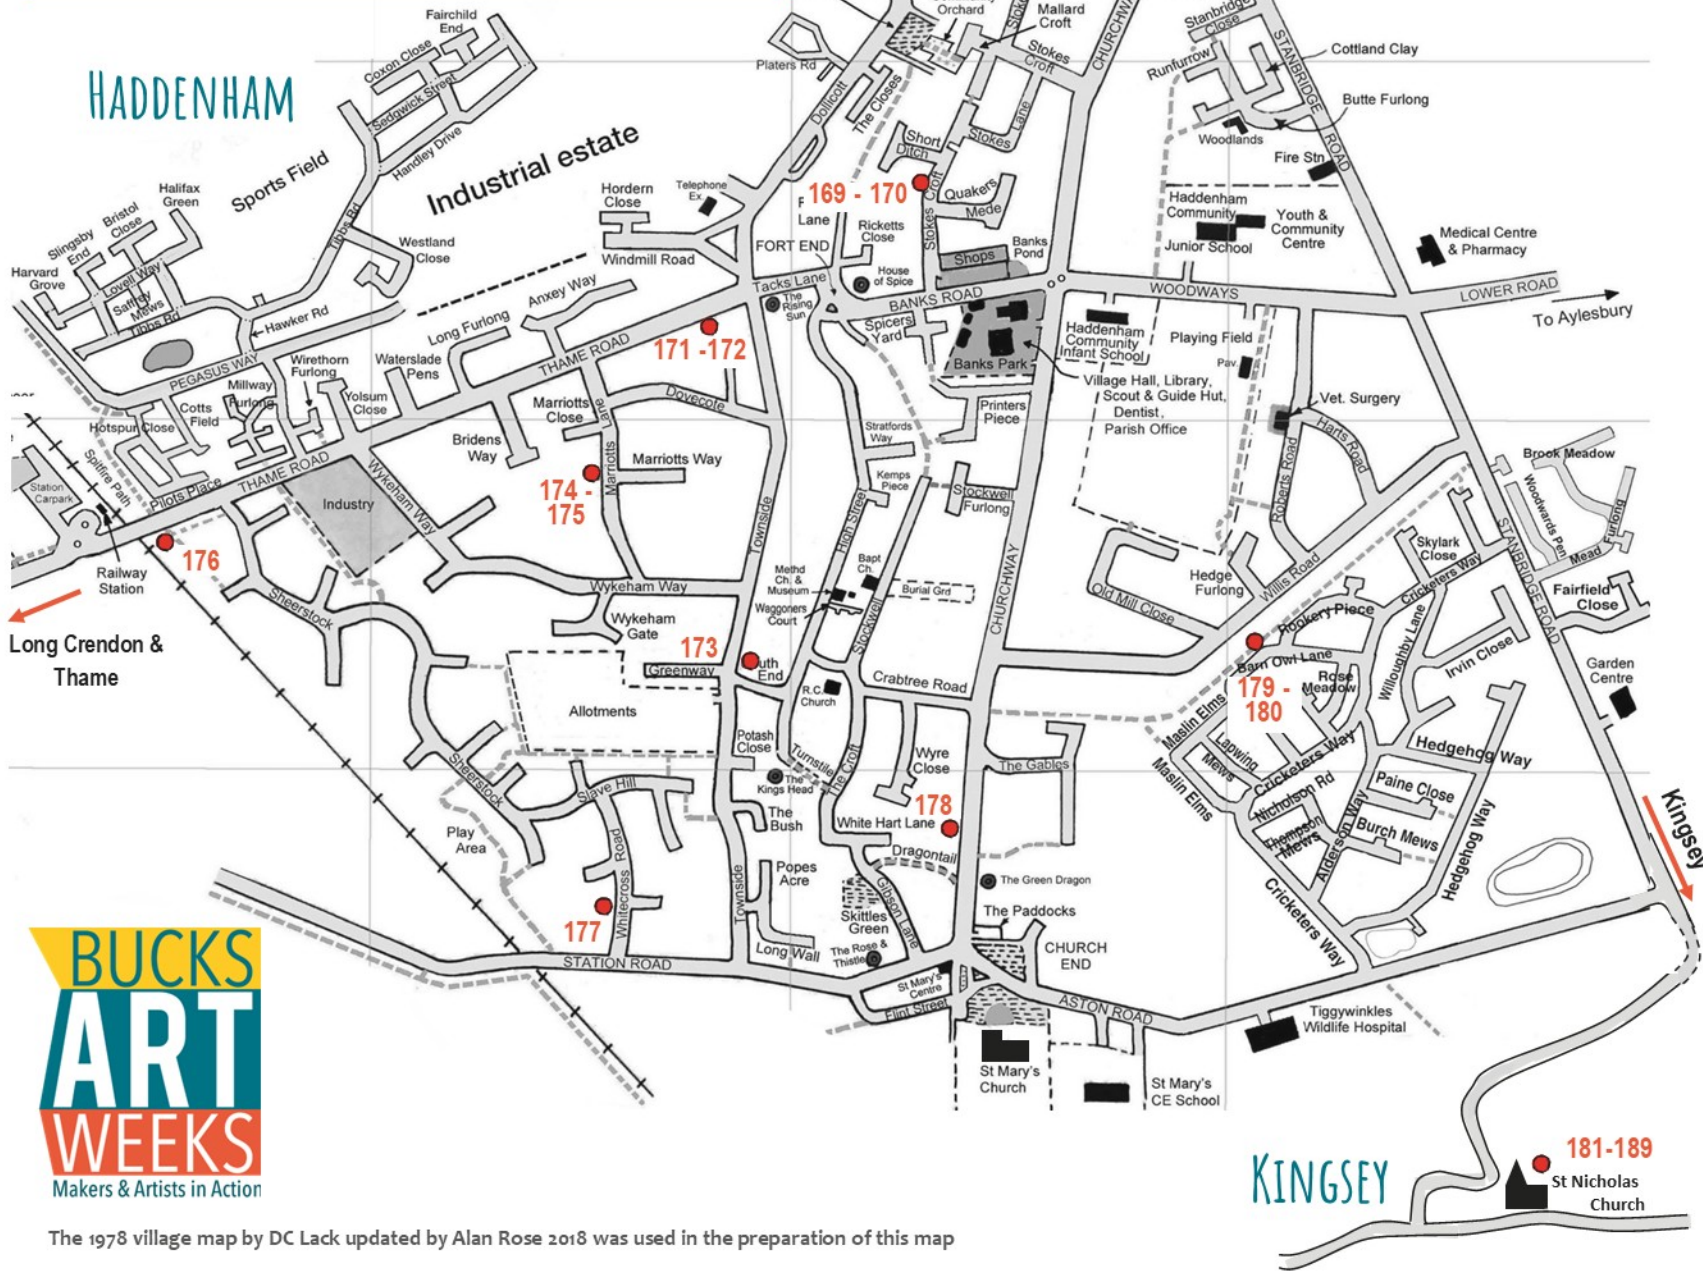

HADDENHAM & KINGSEY

ART TRAIL

6 - 21 JUNE 2026

SEE OVER FOR INDIVIDUAL VENUE OPENING TIMES & DAYS

HADDENHAM:

- 165. Ceramics
- 166. Jewellery & Wearable Keepsakes
- 167. Fibre Art
- 168. Copper Foiled Stained & Fused Glass
- 169. Handmade Contemporary Jewellery
- 170. Book Artist
- 171. Painting & Papier-Mâché
- 172. Needle Felted Sculpture
- 173. Watercolours, Acrylics & Oils
- 174. Painting, Drawing & Illustration
- 175. Abstract & Semi-Realistic Paintings
- 176. Original Paintings & Clocks in Resin
- 177. Painting & Sketching
- 178. Mixed Media Artworks & Textiles
- 179. Mixed Media
- 180. Intuitive Abstract Acrylic & Mixed Media

KINGSEY:

- 181. Chainmaille & Scalemaille Jewellery
- 183. The Smart Stitcher
- 185. Abstract & Impressionistic Paintings
- 188. Mixed Media Art & Printed Items
- 189. Eclectic Photography

The 1978 village map by DC Lack updated by Alan Rose 2018 was used in the preparation of this map