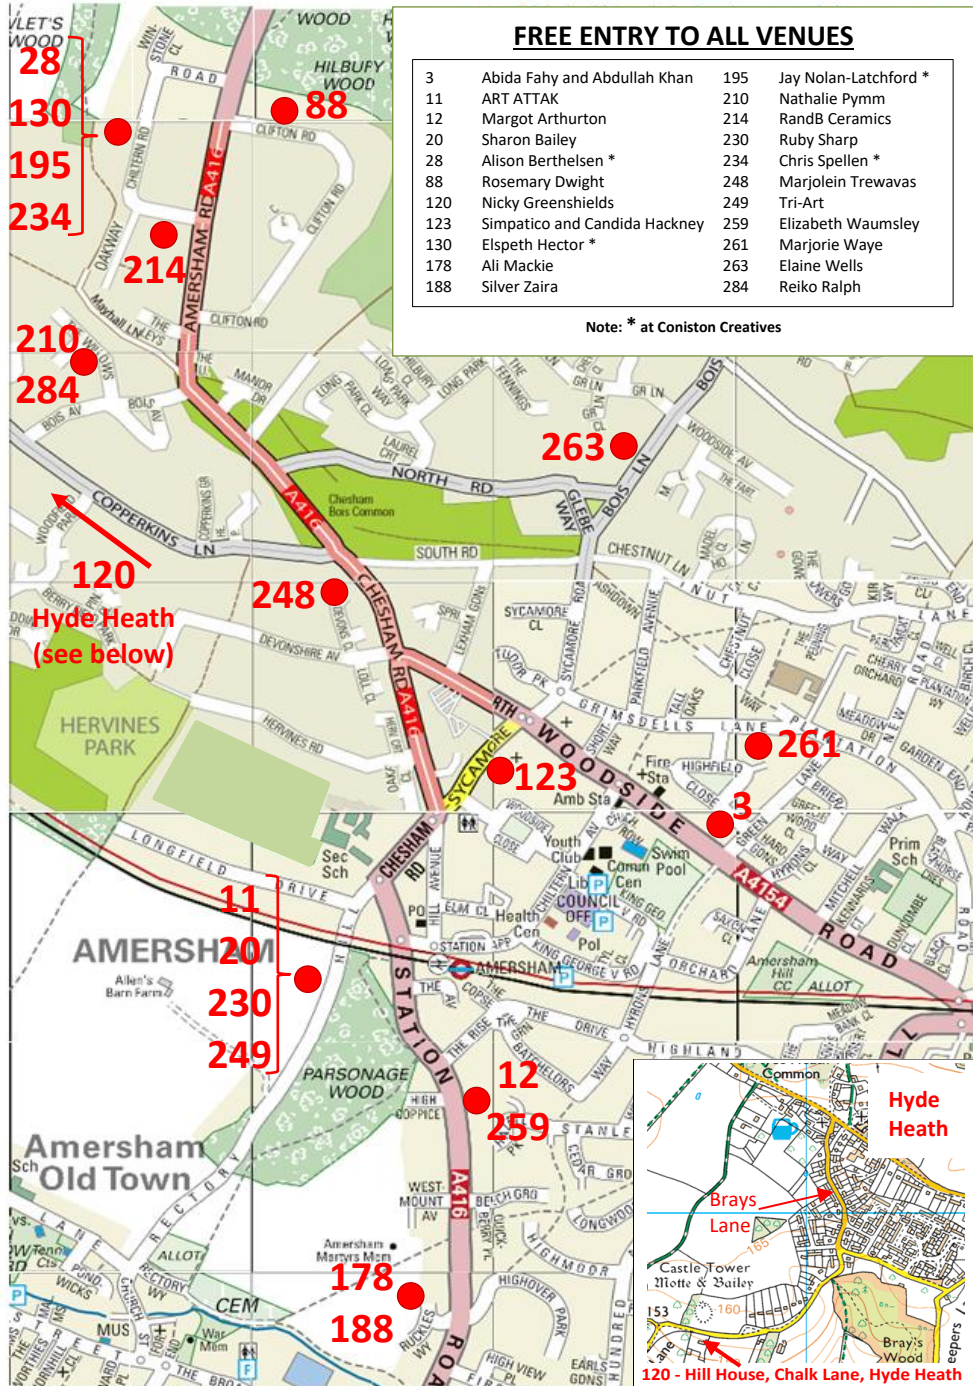

Amersham on the Hill & Chesham Bois

FREE ENTRY TO ALL VENUES

3	Abida Fahy and Abdullah Khan	195	Jay Nolan-Latchford *
11	ART ATTACK	210	Nathalie Pymm
12	Margot Arthurton	214	RandB Ceramics
20	Sharon Bailey	230	Ruby Sharp
28	Alison Berthelsen *	234	Chris Spellen *
88	Rosemary Dwight	248	Marjolein Trewavas
120	Nicky Greenshields	249	Tri-Art
123	Simpatico and Candida Hackney	259	Elizabeth Waumsley
130	Elspeth Hector *	261	Marjorie Waye
178	Ali Mackie	263	Elaine Wells
188	Silver Zaira	284	Reiko Ralph

Note: * at Coniston Creatives

Mapping courtesy of www.streetmap.co.uk